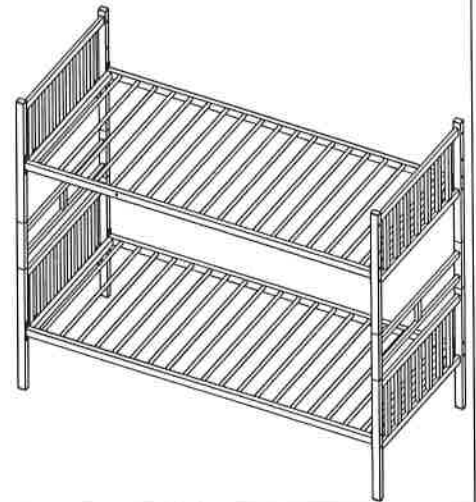

J		screw M6x45	1pc	K		screw M8x50	22pcs	L		screw M6x12	4pcs
M		nut M8	22pcs	N		nut M6	1pc	O		L key 4mm	1pc
P		wrench 13mm	1pc	Q		L key 5mm	1pc	Assembly Instruction			

**2** pls kindly lay the bed by sides to make it easier to assemble