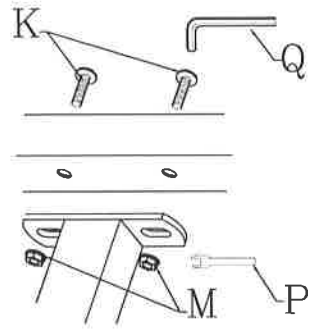

J		screw M6x45	1pc	K		screw M8x50	22pcs	L		screw M6x12	4pcs
M		nut M8	22pcs	N		nut M6	1pc	O		L key 4mm	1pc
P		wrench 13mm	1pc	Q		L key 5mm	1pc	Assembly Instruction			

**2** pls kindly lay the bed by sides to make it easier to assemble