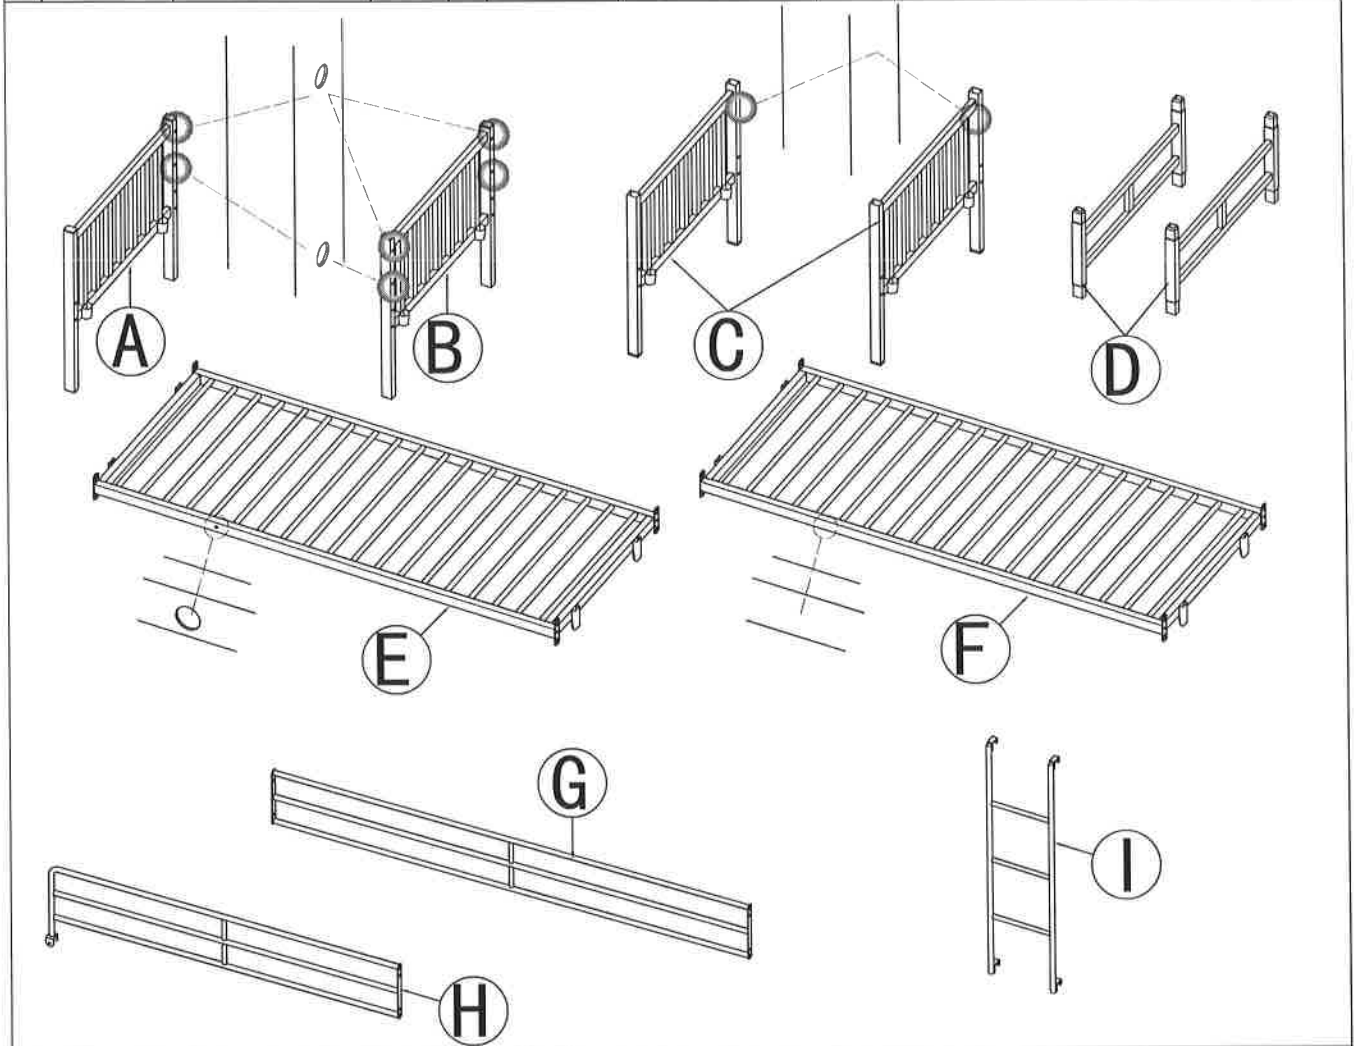

J		screw M6x45	1pc	K		screw M8x50	22pcs	L		screw M6x12	4pcs
M		nut M8	22pcs	N		nut M6	1pc	O		L key 4mm	1pc
P		wrench 13mm	1pc	Q		L key 5mm	1pc	Assembly Instruction			

**2** pls kindly lay the bed by sides to make it easier to assemble